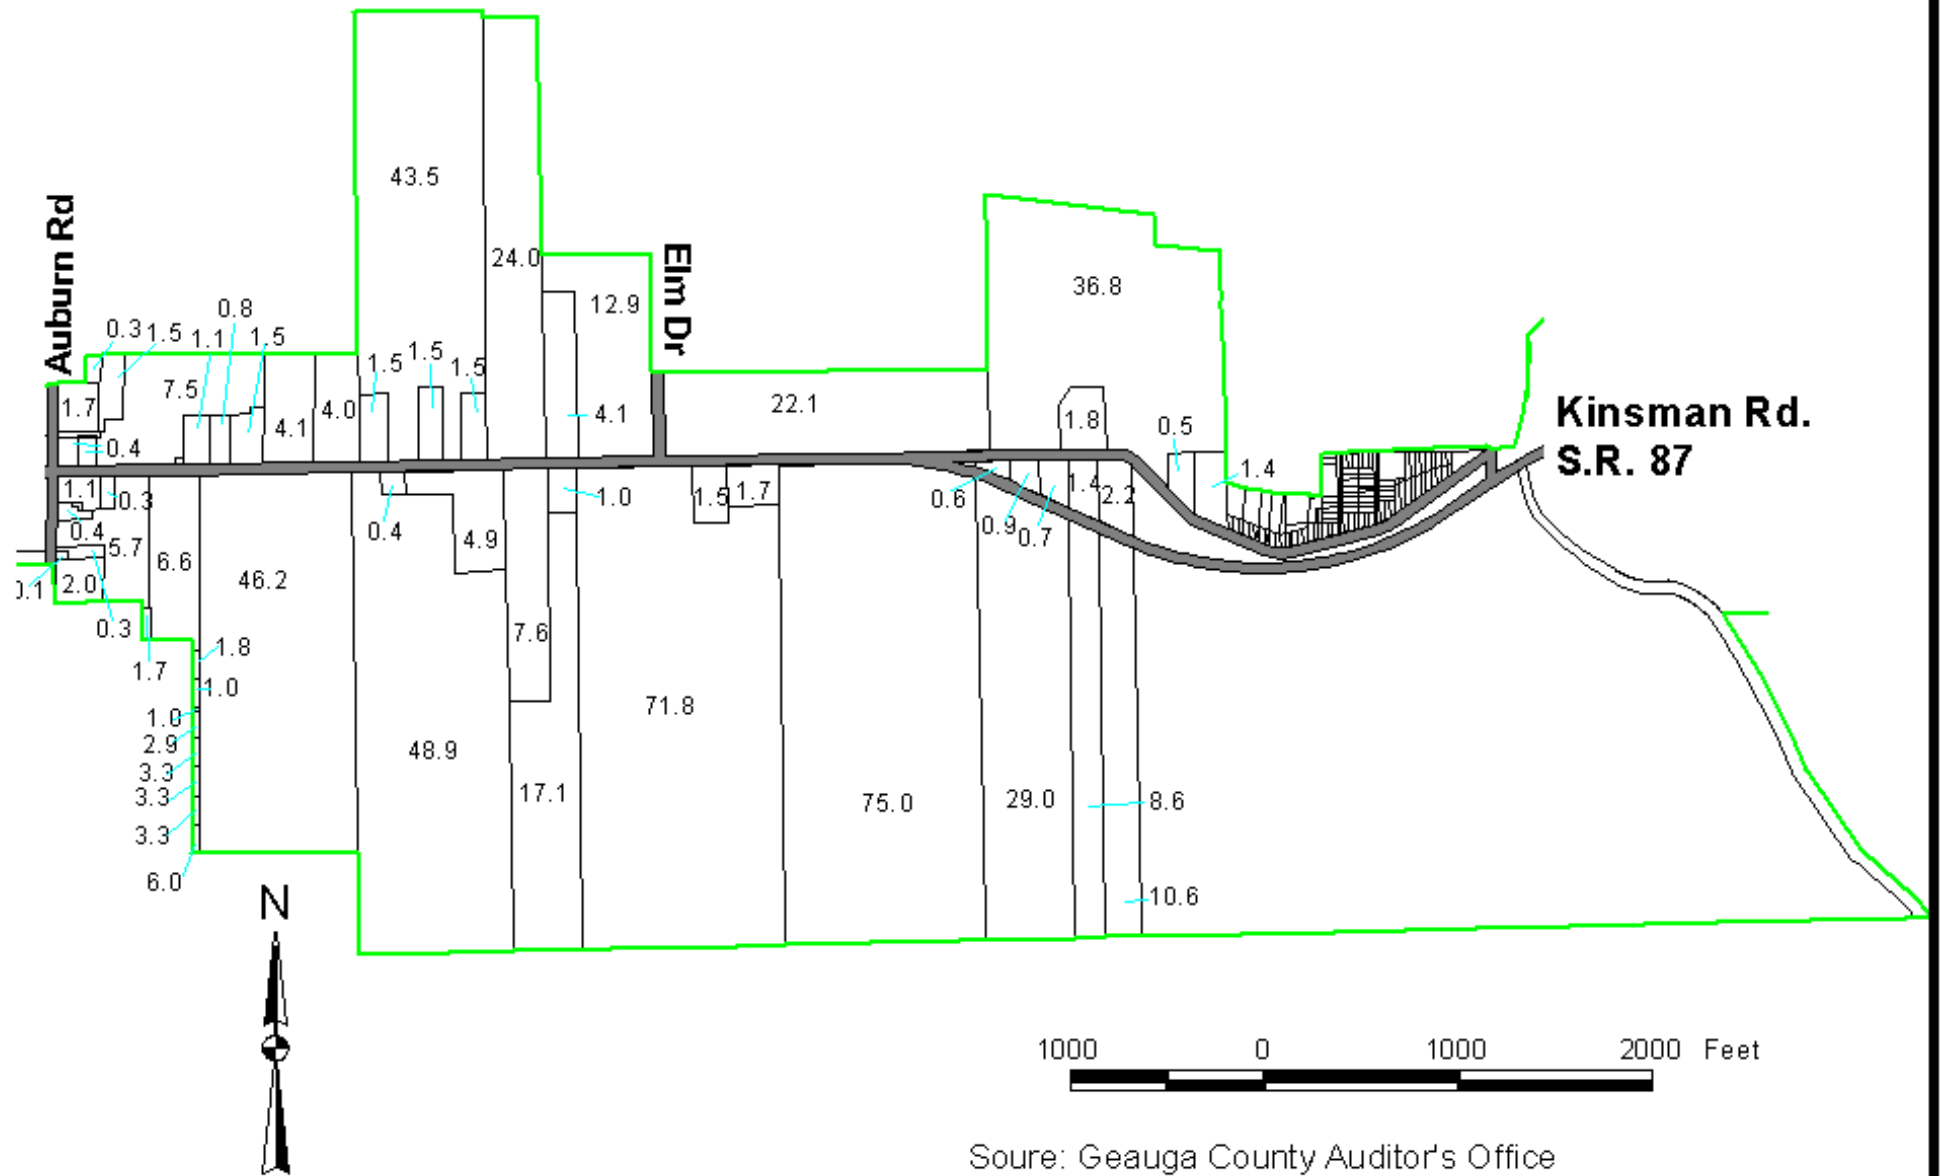

Newbury Township S.R. 87 Corridor Acres

Newbury Township S.R. 87 Corridor Acres

Source: Geauga County Auditor's Office
Prepared by: Geauga County Planning Commission 2000

Newbury Township S.R. 87 Corridor Acres

Source: Geauga County Auditor's Office
Prepared by: Geauga County Planning Commission 2000

Newbury Township S.R. 87 Corridor Acres

Source: Geauga County Auditor's Office
Prepared by: Geauga County Planning Commission 2000