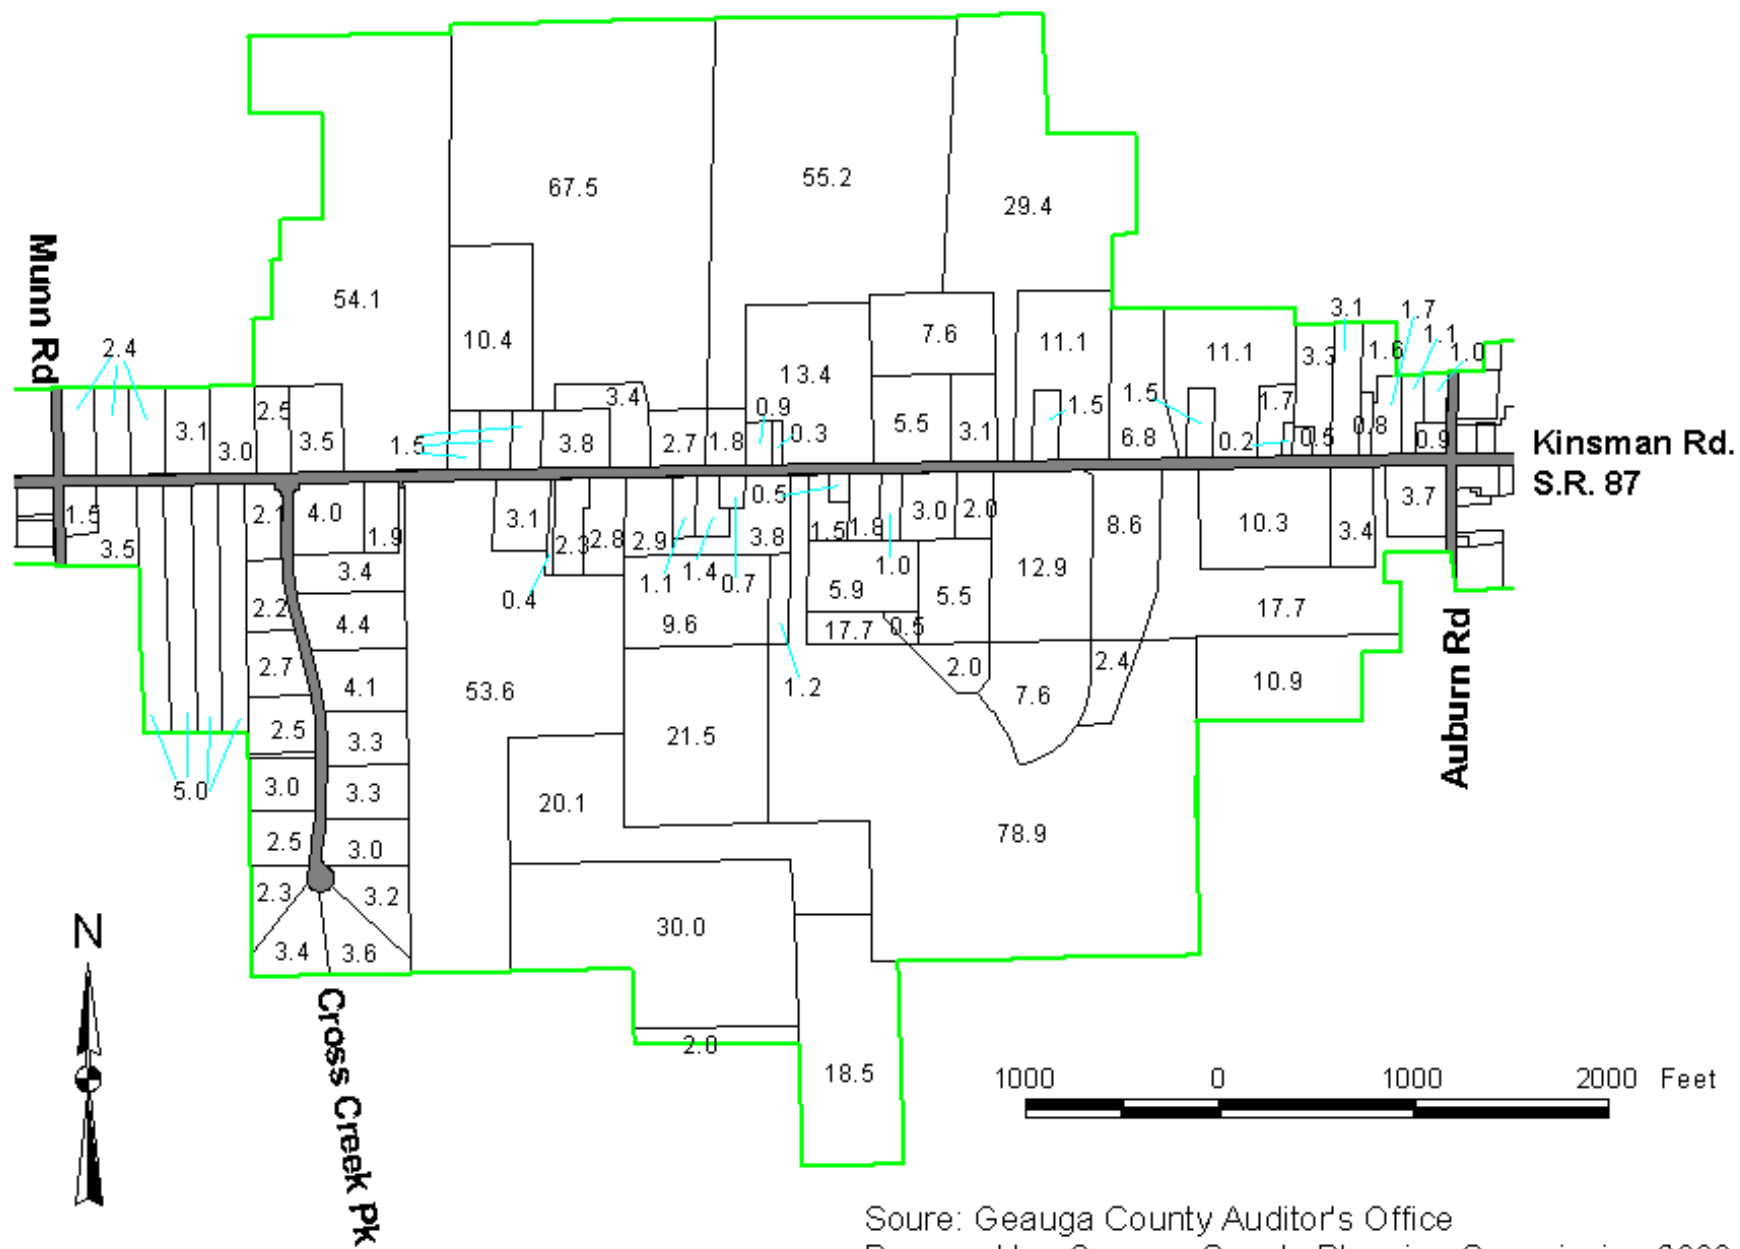

Newbury Township S.R. 87 Corridor Acres

Newbury Township S.R. 87 Corridor Acres

Source: Geauga County Auditor's Office
Prepared by: Geauga County Planning Commission 2000

Newbury Township S.R. 87 Corridor Acres

Source: Geauga County Auditor's Office
Prepared by: Geauga County Planning Commission 2000

Newbury Township S.R. 87 Corridor Acres

Source: Geauga County Auditor's Office
Prepared by: Geauga County Planning Commission 2000