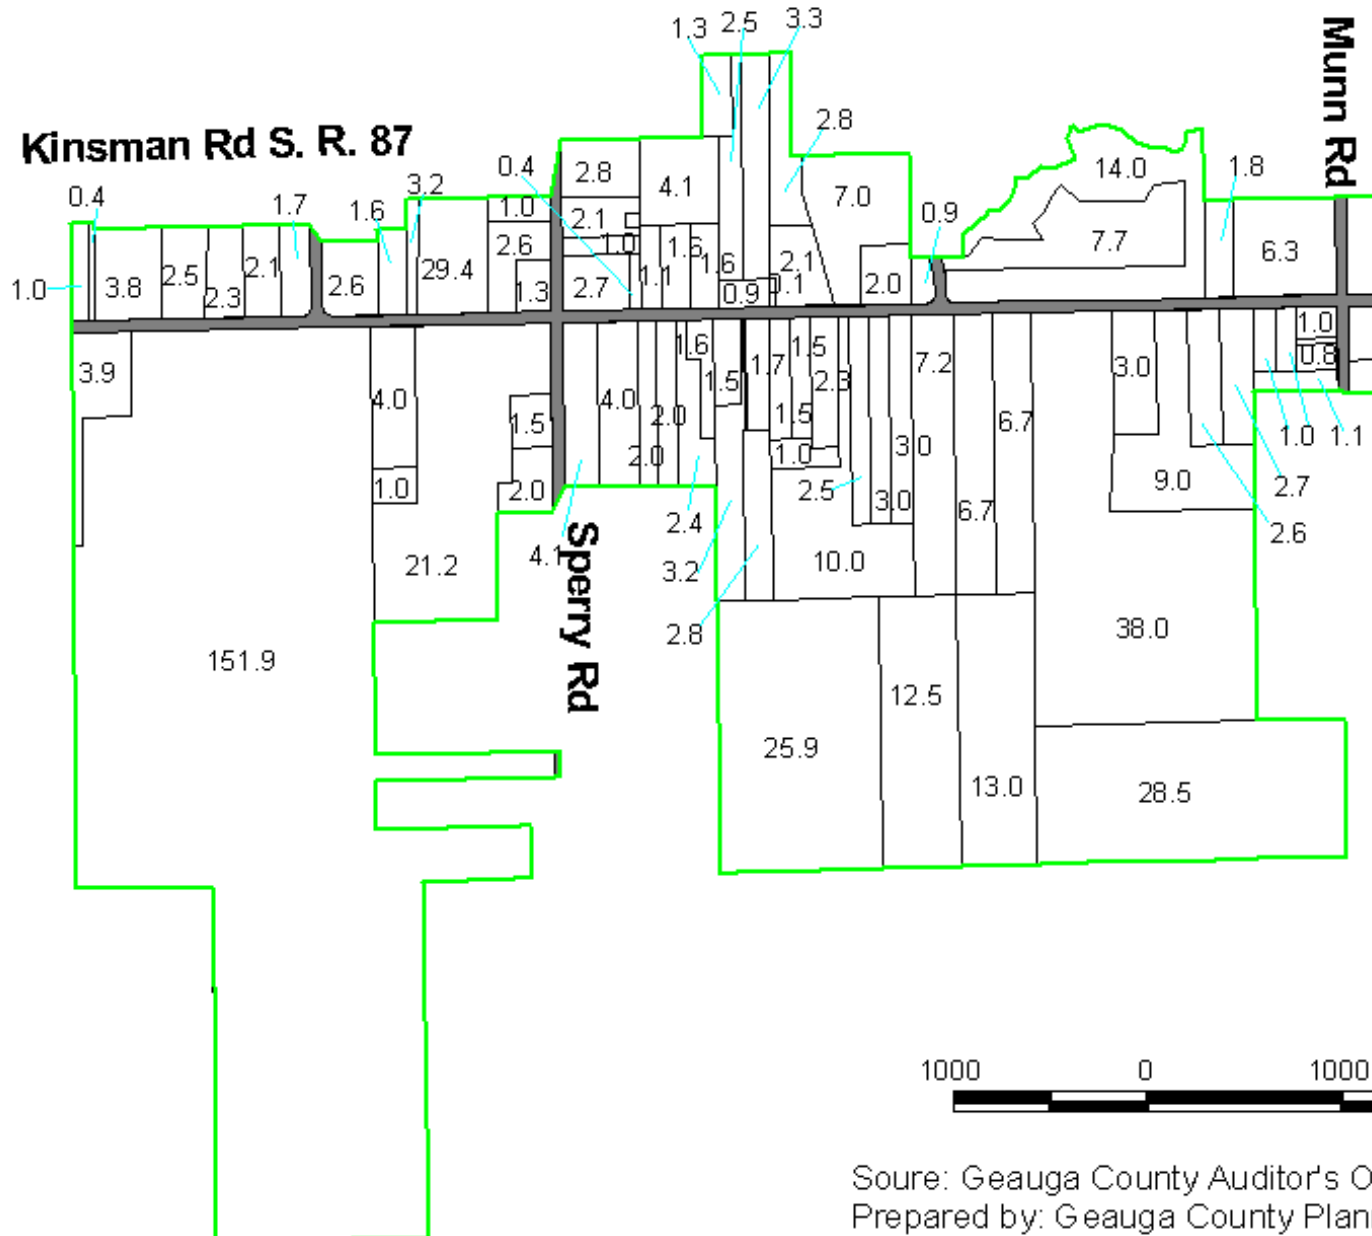

Newbury Township S.R. 87 Corridor Acres

Newbury Township S.R. 87 Corridor Acres

Source: Geauga County Auditor's Office
Prepared by: Geauga County Planning Commission 2000

Newbury Township S.R. 87 Corridor Acres

Source: Geauga County Auditor's Office
Prepared by: Geauga County Planning Commission 2000

Newbury Township S.R. 87 Corridor Acres

Source: Geauga County Auditor's Office
Prepared by: Geauga County Planning Commission 2000