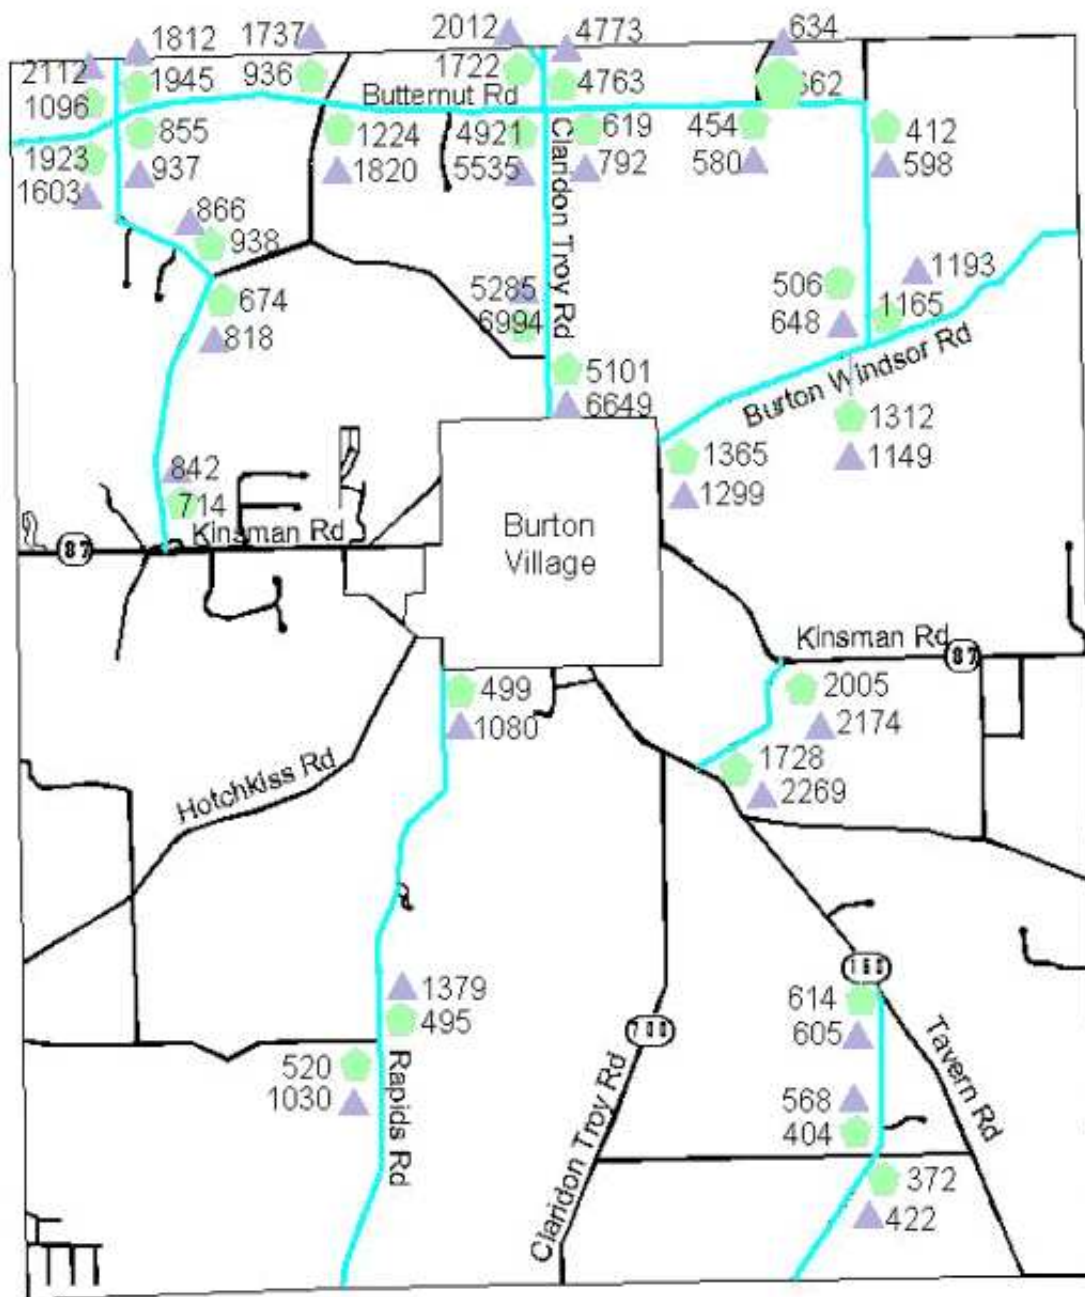

Map 16

Burton Township County Road Traffic Counts

- ▮ 1992 - 1993
- ▴ 1998 - 1999

3000 0 3000 6000 Feet

Source: Geauga County Engineer's Office
Prepared by: Geauga County Planning Commission 2002