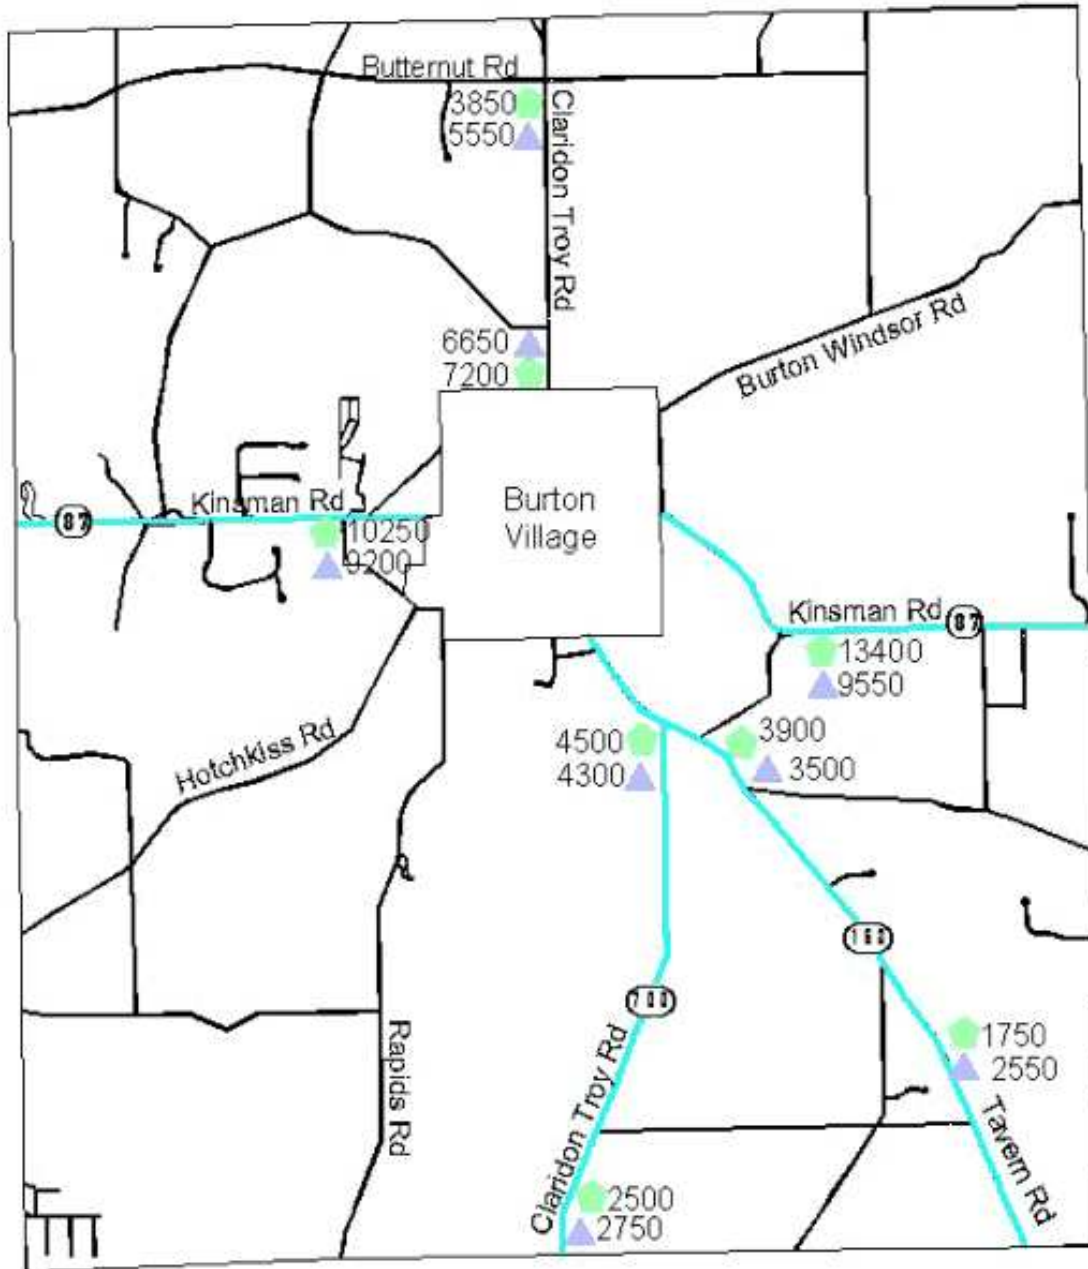

# Map 15

## Burton Township State Route Traffic Counts

1988 - 1992

1998 - 2001

3000 0 3000 6000 Feet

Source: Northeast Ohio Areawide Coordinating Agency (NOACA)  
Prepared by: Geauga County Planning Commission 2002